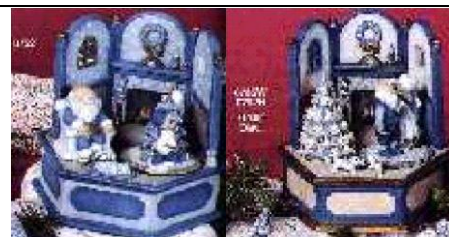

185 VILLAGE PEOPLE \$35

- 185A SNOWBALL THROW \$10
- 185B MAKE SNOWBALL \$10
- 185C THREE PEOPLE \$12
- 185D TWO PEOPLE \$10

205 SCROOGE PEOPLE \$35

- 205A BOY \$10
- 205B SCROOGE \$10
- 205C BUTCHER \$10
- 205D COUPLE \$10

192 SANTA FIGURES \$50

- 192A SANTA \$10
- 192B MRS CLAUS \$10
- 192C TWO ELVES \$10
- 192D ELF WITH TREE \$10
- 193 REINDEER LEFT \$12
- 193A REINDEER RIGHT \$12

1129 CHURCH SCENE \$55

(PEOPLE SOLD SEPARATELY)

- 909 CHURCH \$30
- 909A CUTOUT \$40
- 188 BASE \$25

191 SANTA SCENE \$55

(PEOPLE SOLD SEPARATELY)

- 190 SANTA HOUSE \$30
- 190A CUTOUT \$40
- 188 BASE \$25

CHRISTMAS SCENE MUSIC BOXES (6PC)

- 187 ELVES & SANTA \$65
- 186 MR & MRS CLAUS \$65
- 907 SANTA IN CHAIR \$15
- 907B ELVES & TREE \$20
- 907C SLEEPING CAT \$5
- 907D MUSIC BOX FLOOR \$30
- 907E WALL \$35
- 907F TREE \$20
- 907G MR & MRS CLAUS \$22
- 907H MINI DOG \$8
- 907I MINI CAT \$8