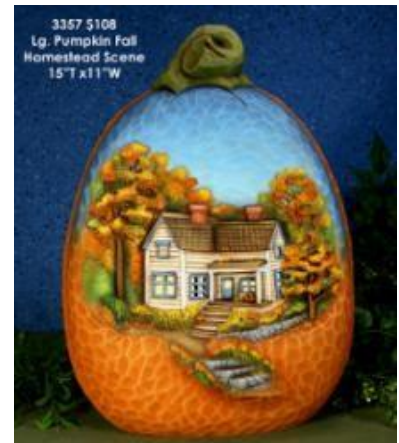

FALL SCENE PUMPKIN
1288 NO CUT OUTS $75
1289 CUT OUT $85